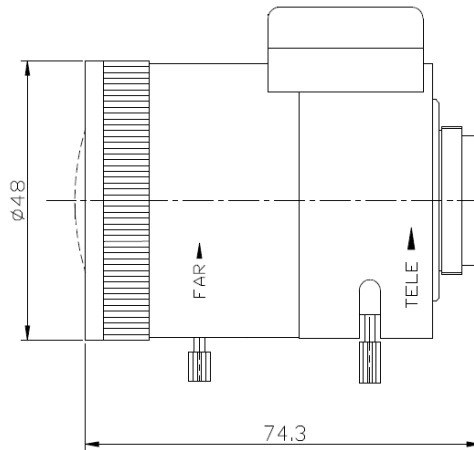

Dimensions

Zhejiang Uniview Technologies Co.,Ltd.

South Tower, Building 10, Wanlun Science Park, 88 Jiangling Road, Hangzhou, P.R.China 310051

Email: overseasbusiness@uniview.com; globalsupport@uniview.com

<http://www.uniview.com>

©2015 Zhejiang Uniview Technologies Co.,Ltd. All rights reserved.

*Product specifications and availability are subject to change without notice.