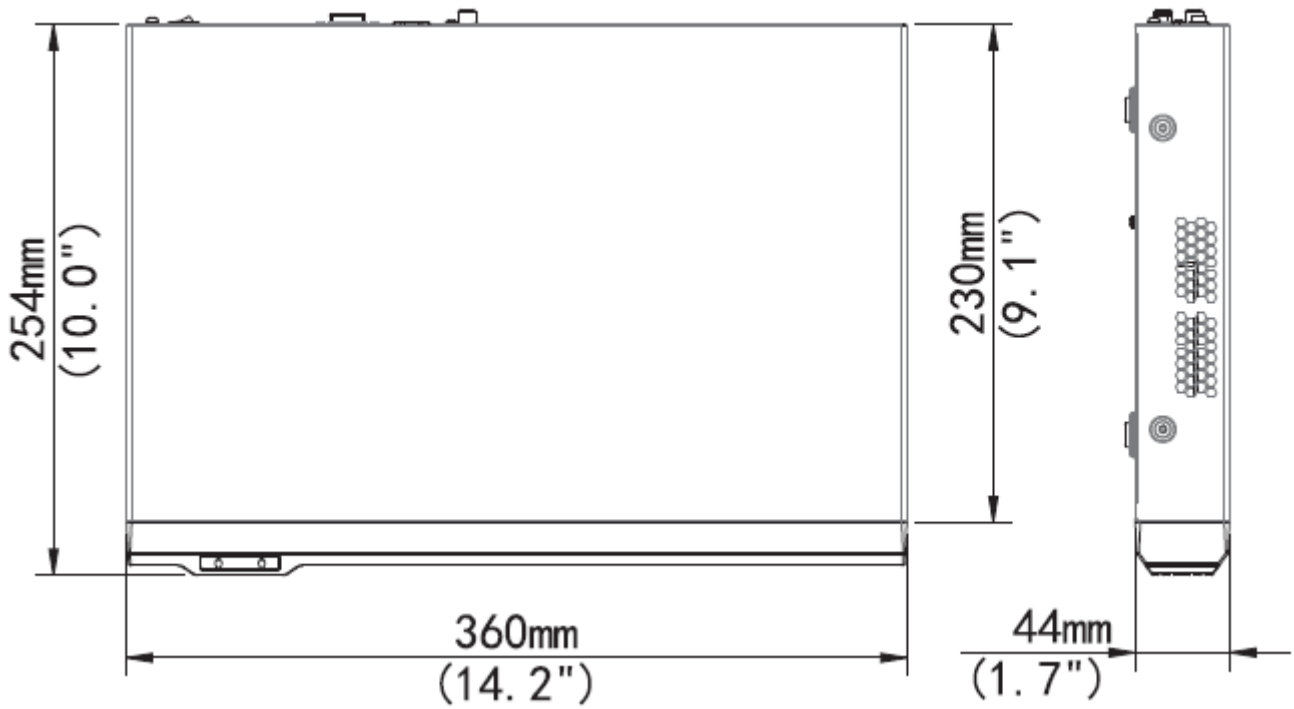

Dimensions