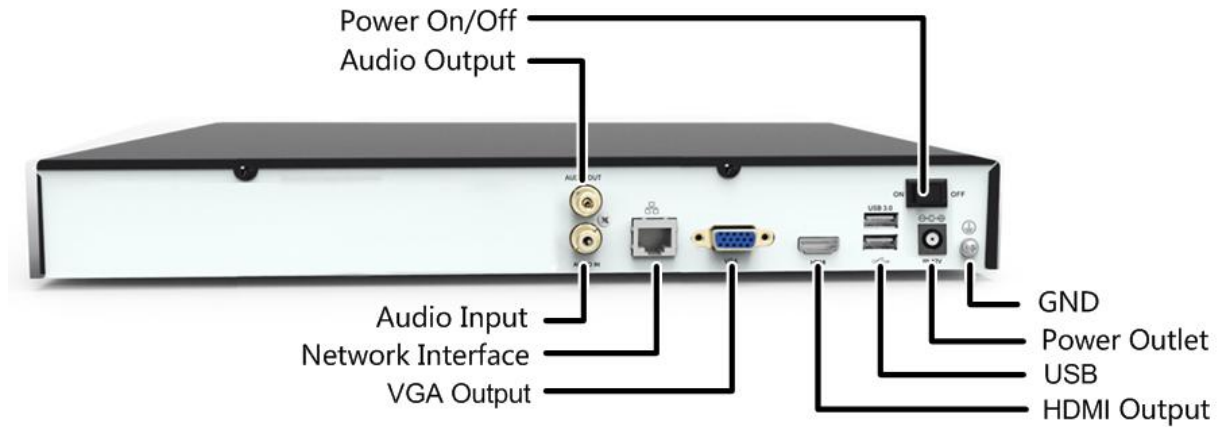

Rear Panel

Zhejiang Uniview Technologies Co., Ltd.

Building No.10, Wanlun Science Park, Jiangling Road 88, Binjiang District, Hangzhou, Zhejiang, China

Email: overseasbusiness@uniview.com; globalsupport@uniview.com

<http://www.uniview.com>

©2011-2016 Zhejiang Uniview Technologies Co.,Ltd. All rights reserved.

*Product specifications and availability are subject to change without notice.